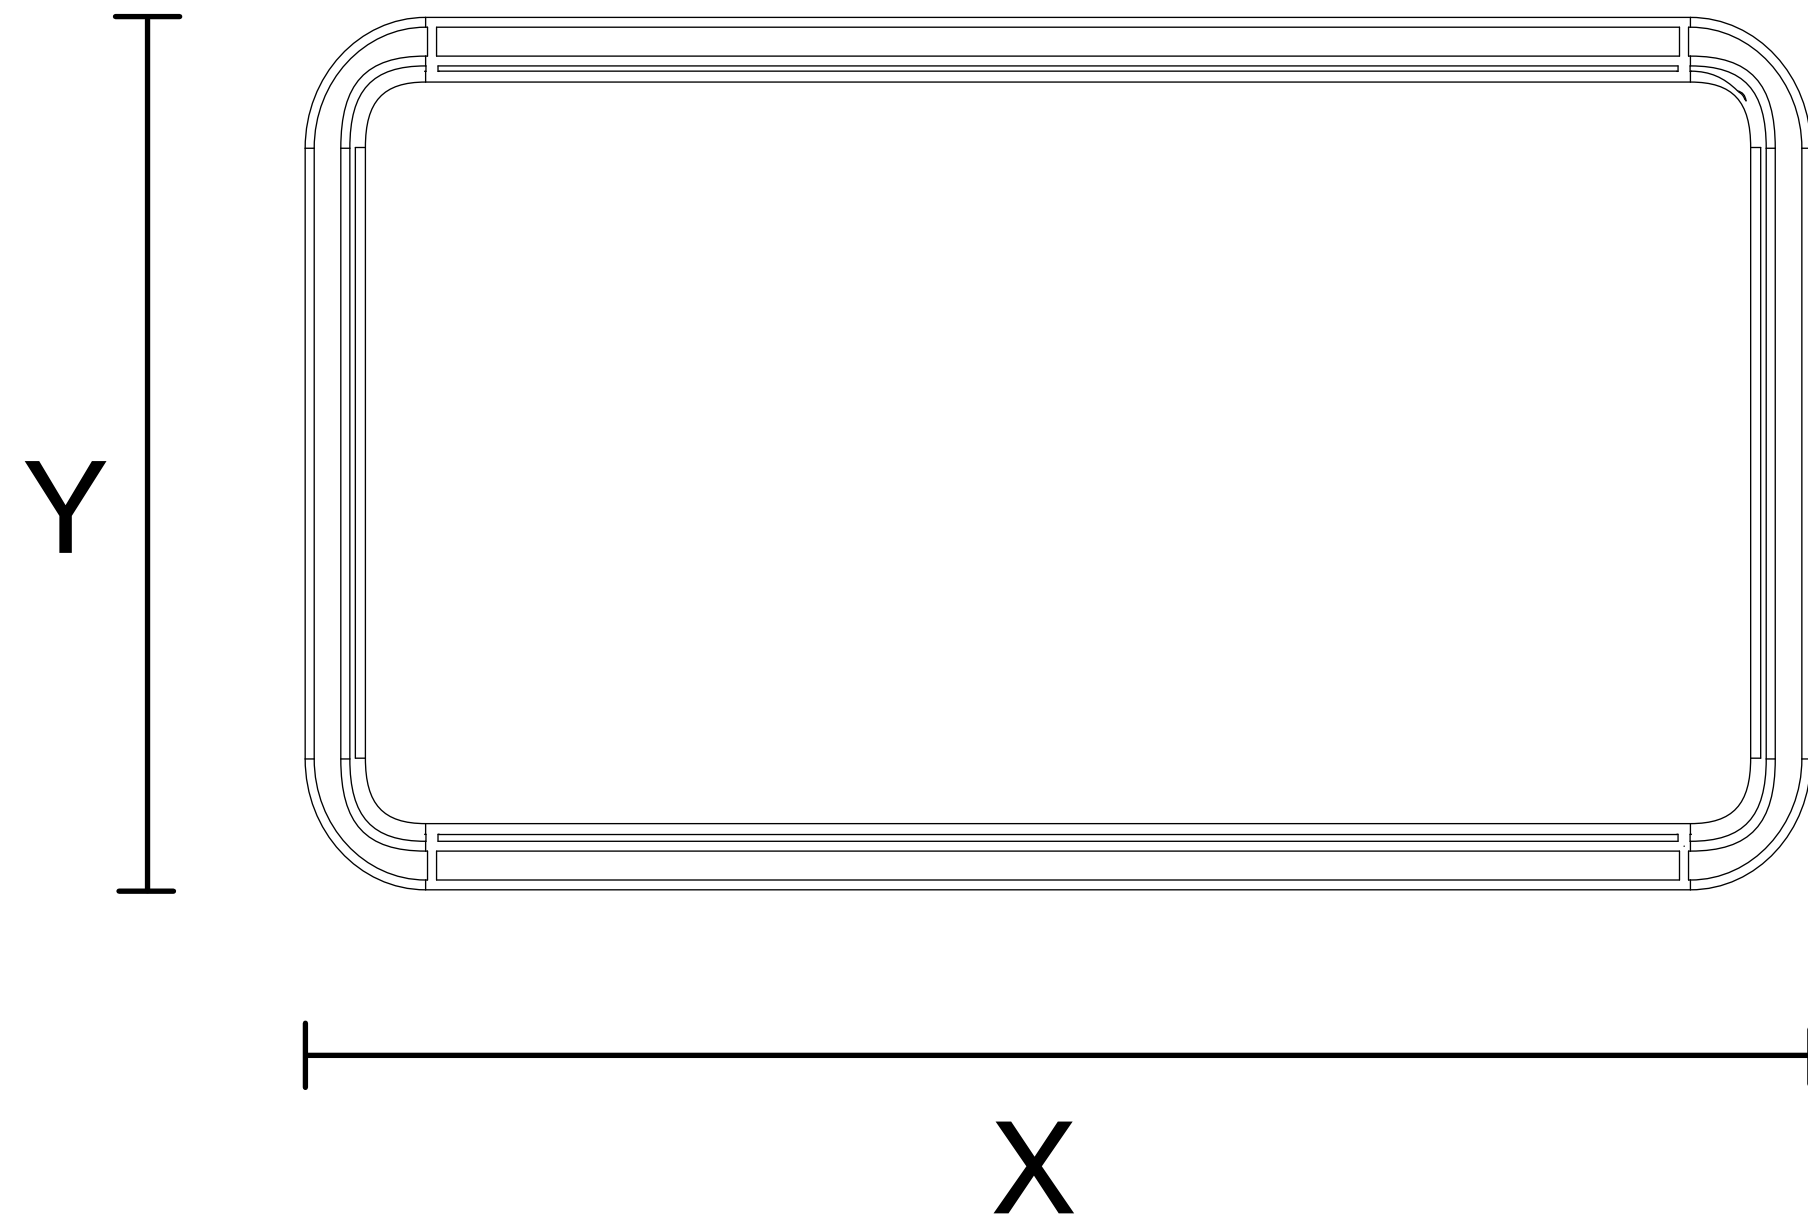

zientte | **MESA DE CENTRO NEST**

X	Y
80/31"	80/31"
110/43"	110/43"
130/51"	80/31"
150/59"	80/31"
160/63"	110/43"