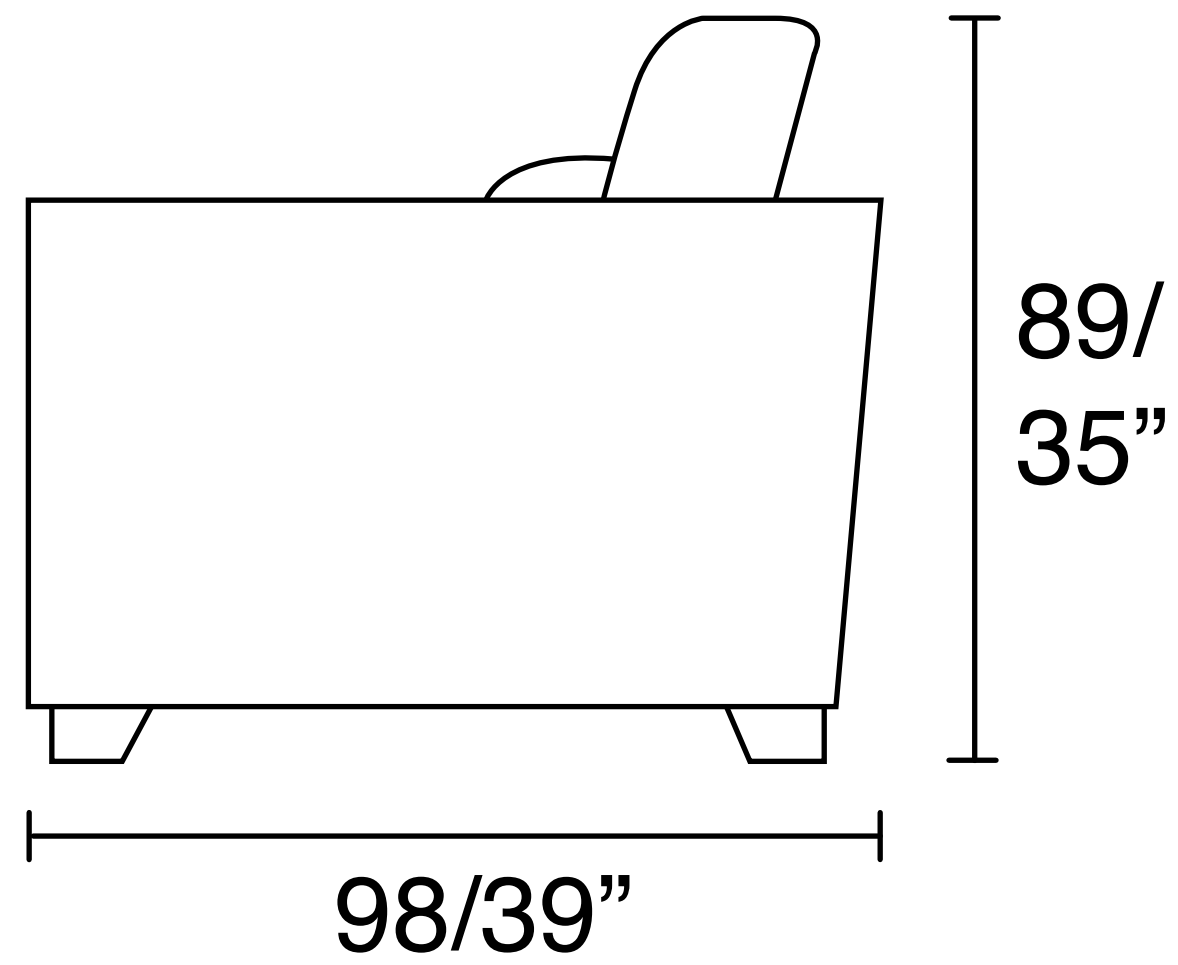

zientte **SOFÁ CAMA STUDIO**

PTS	X
2.5	198/78"
3	233/92"