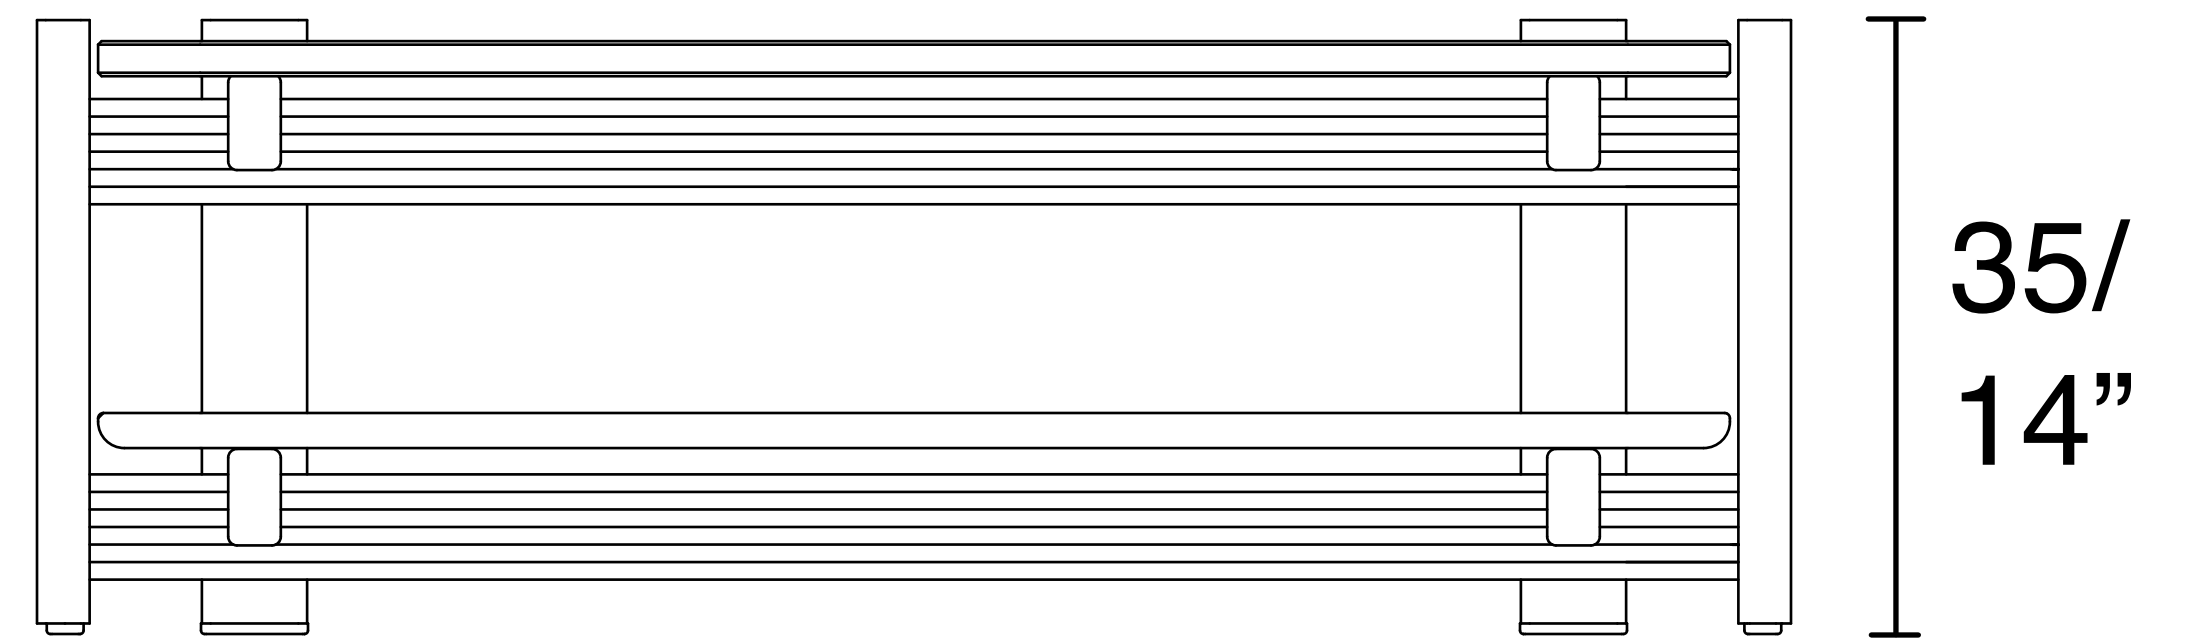

# zientte | MESA DE CENTRO SER

X	Y
100/39"	80/31"
120/47"	80/31"
140/55"	100/39"
100/39"	100/39"
120/47"	120/47"