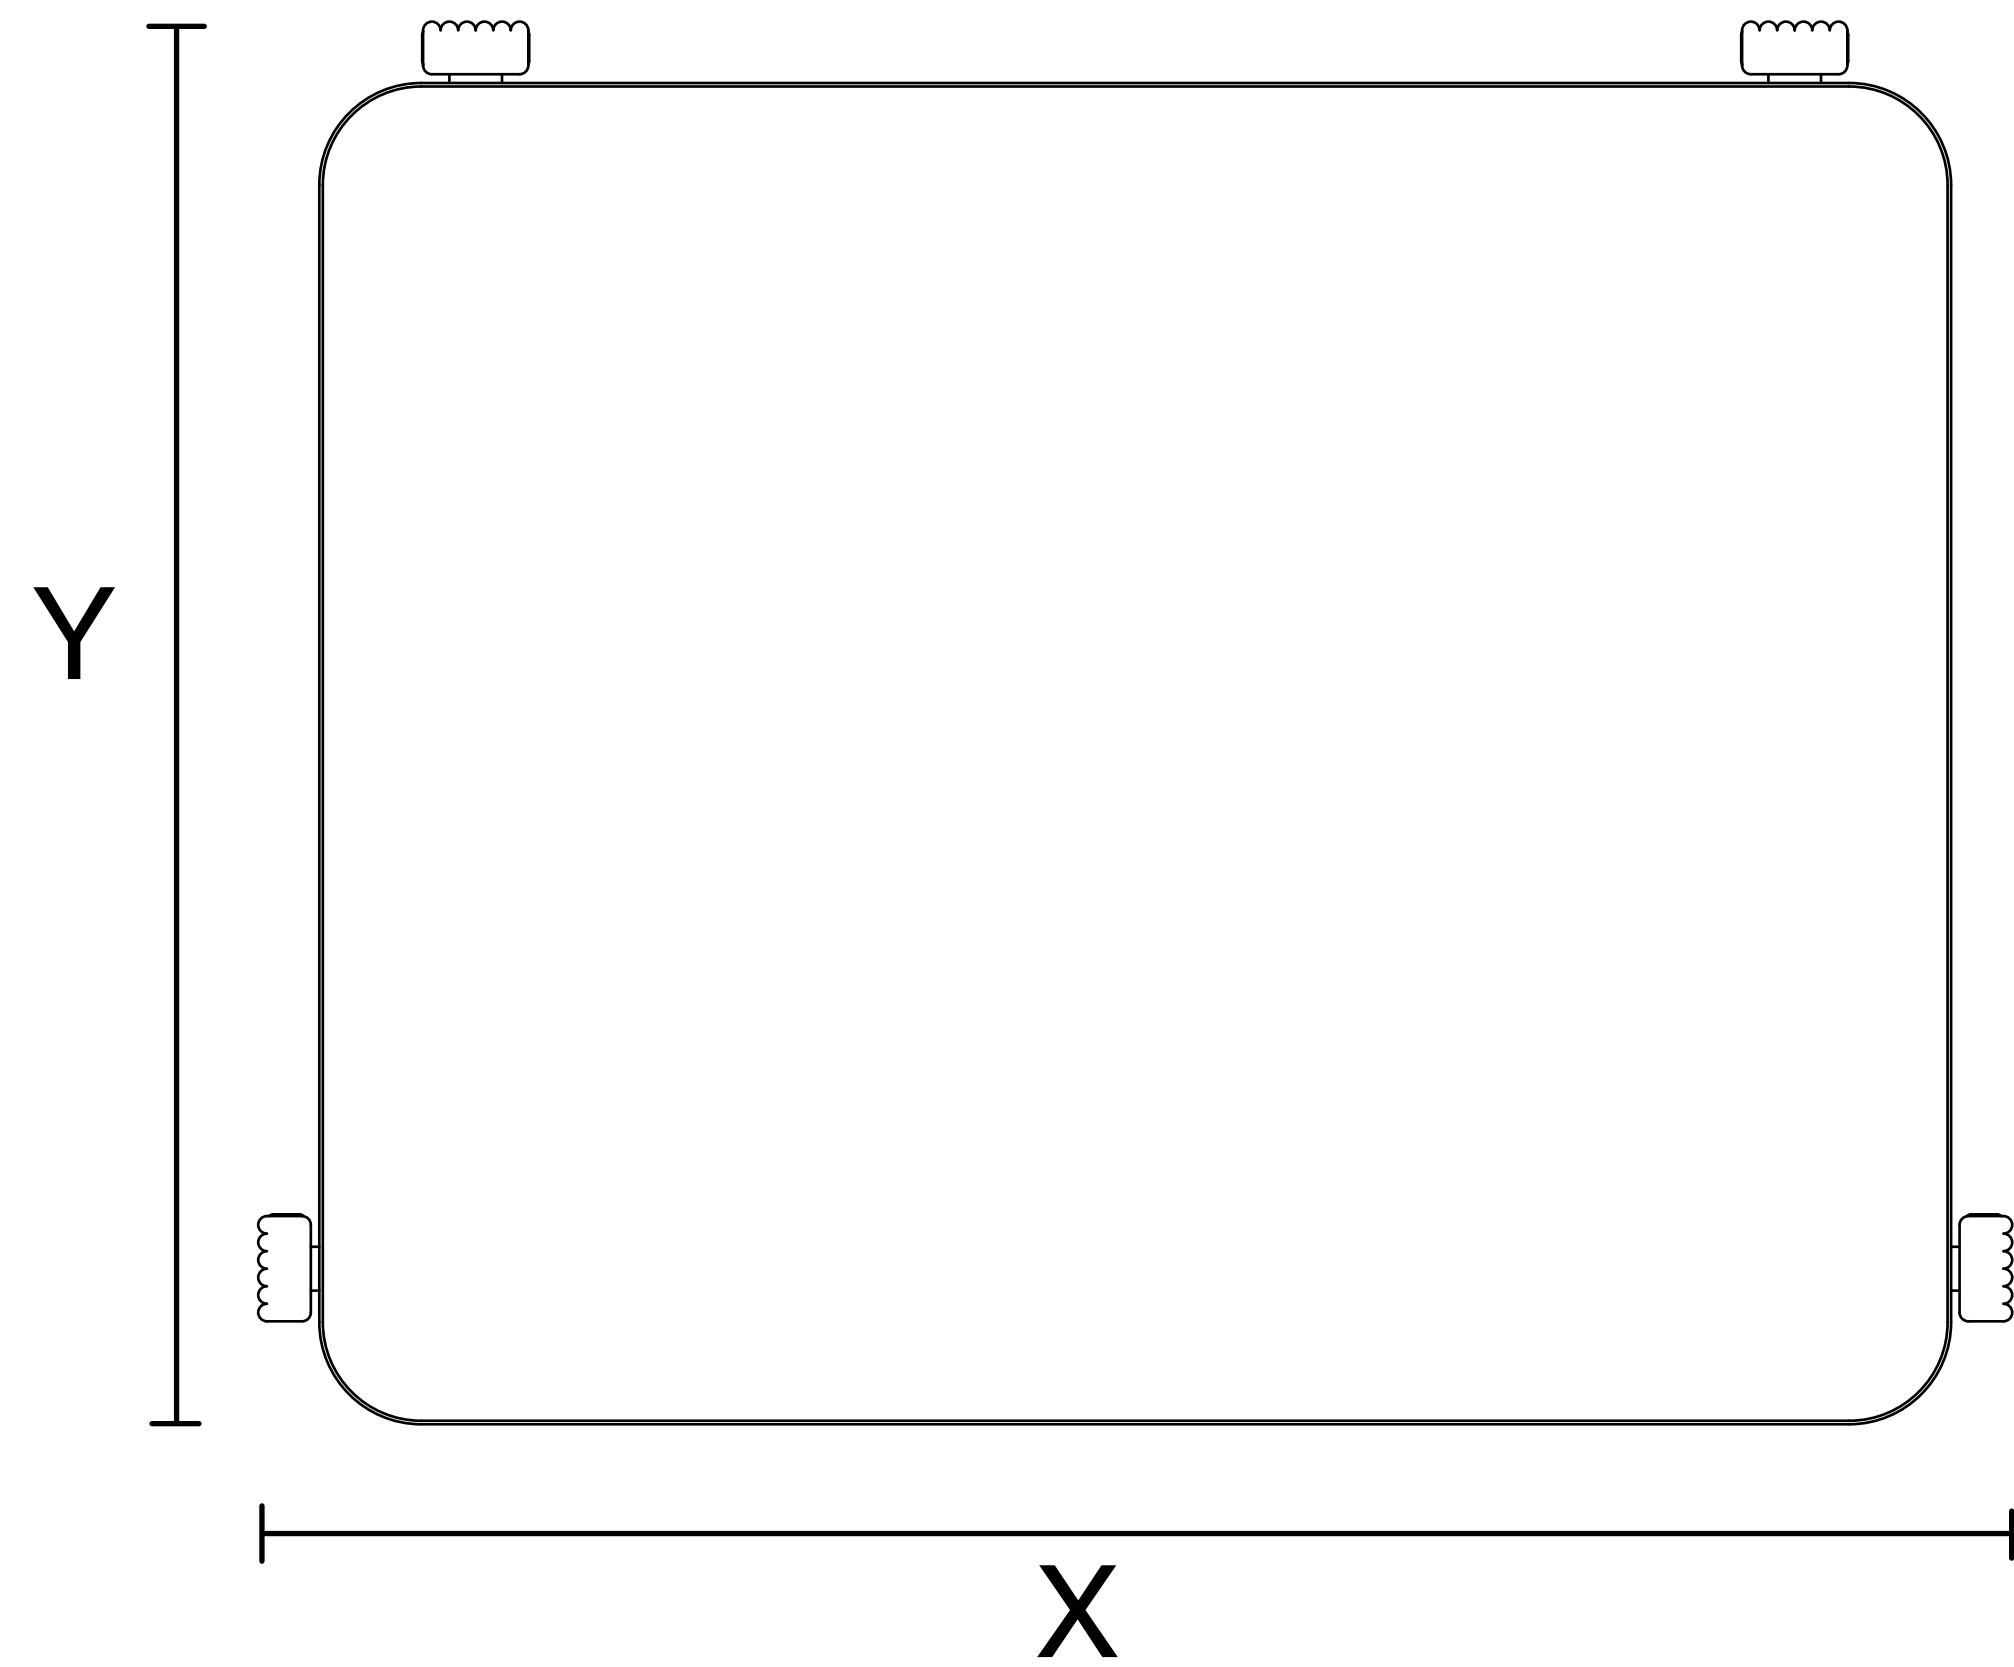

# zientte | MESA DE CENTRO SER

X	Y
100/39"	80/31"
120/47"	80/31"
140/55"	100/39"
100/39"	100/39"
120/47"	120/47"