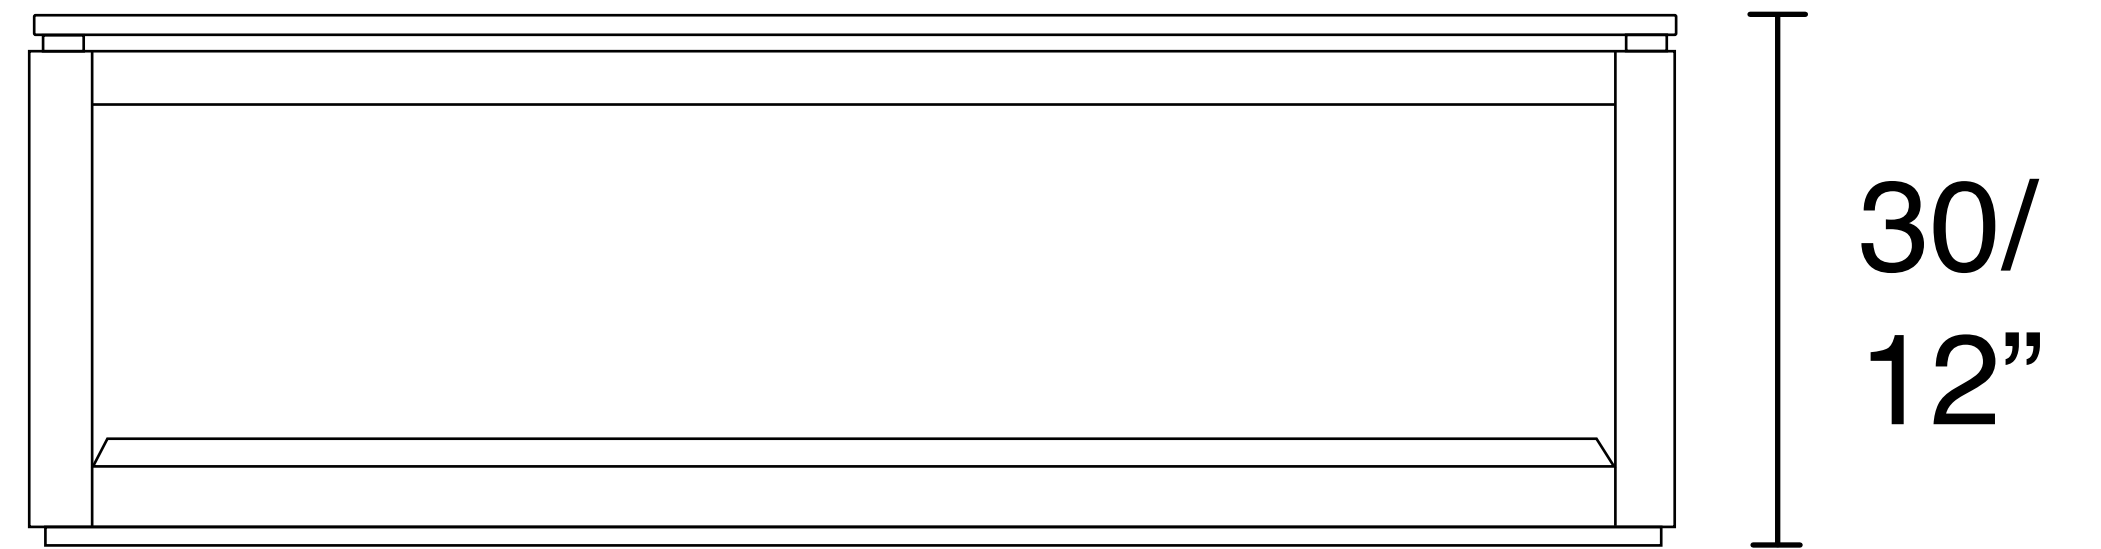

zientte

MESA AUXILIAR PRISTINE

X	Y
90/36"	90/36"
80/31"	80/31"
70/28"	70/28"
60/24"	60/24"