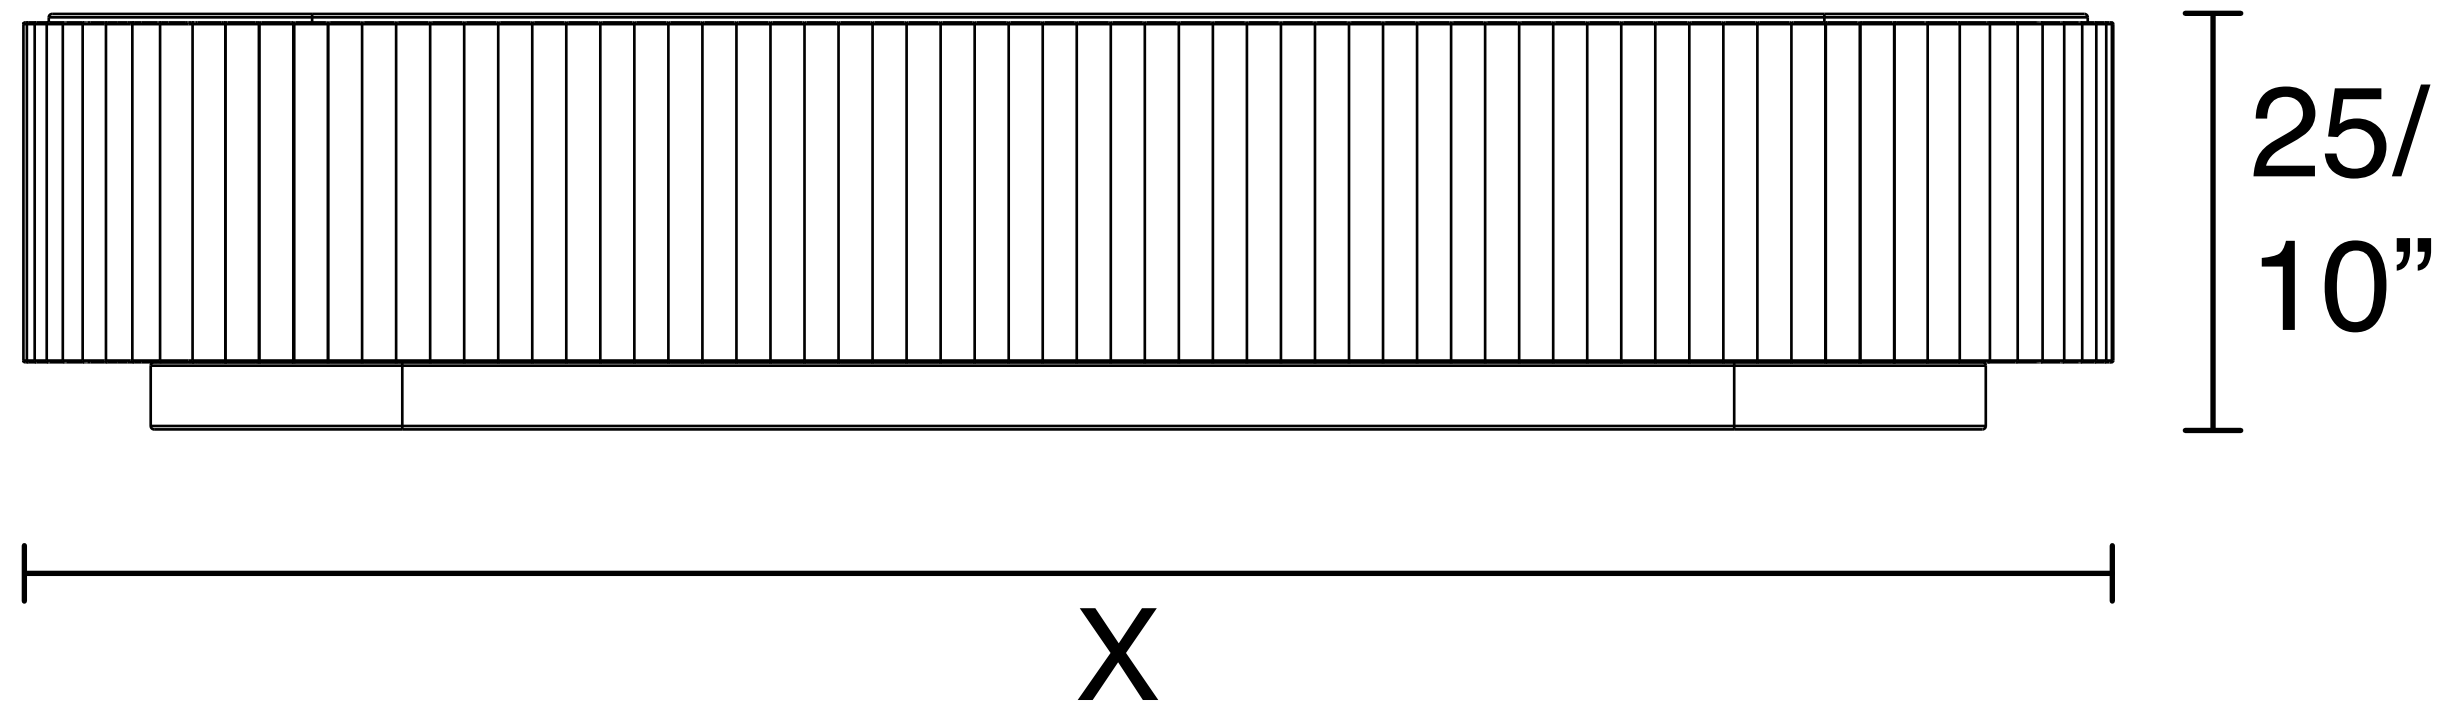

# zientte | MESA DE CENTRO ANIMA

X	Y
130/52"	130/52"
123/48"	123/48"
100/39"	100/39"
130/51"	100/39"
123/48"	81/32"