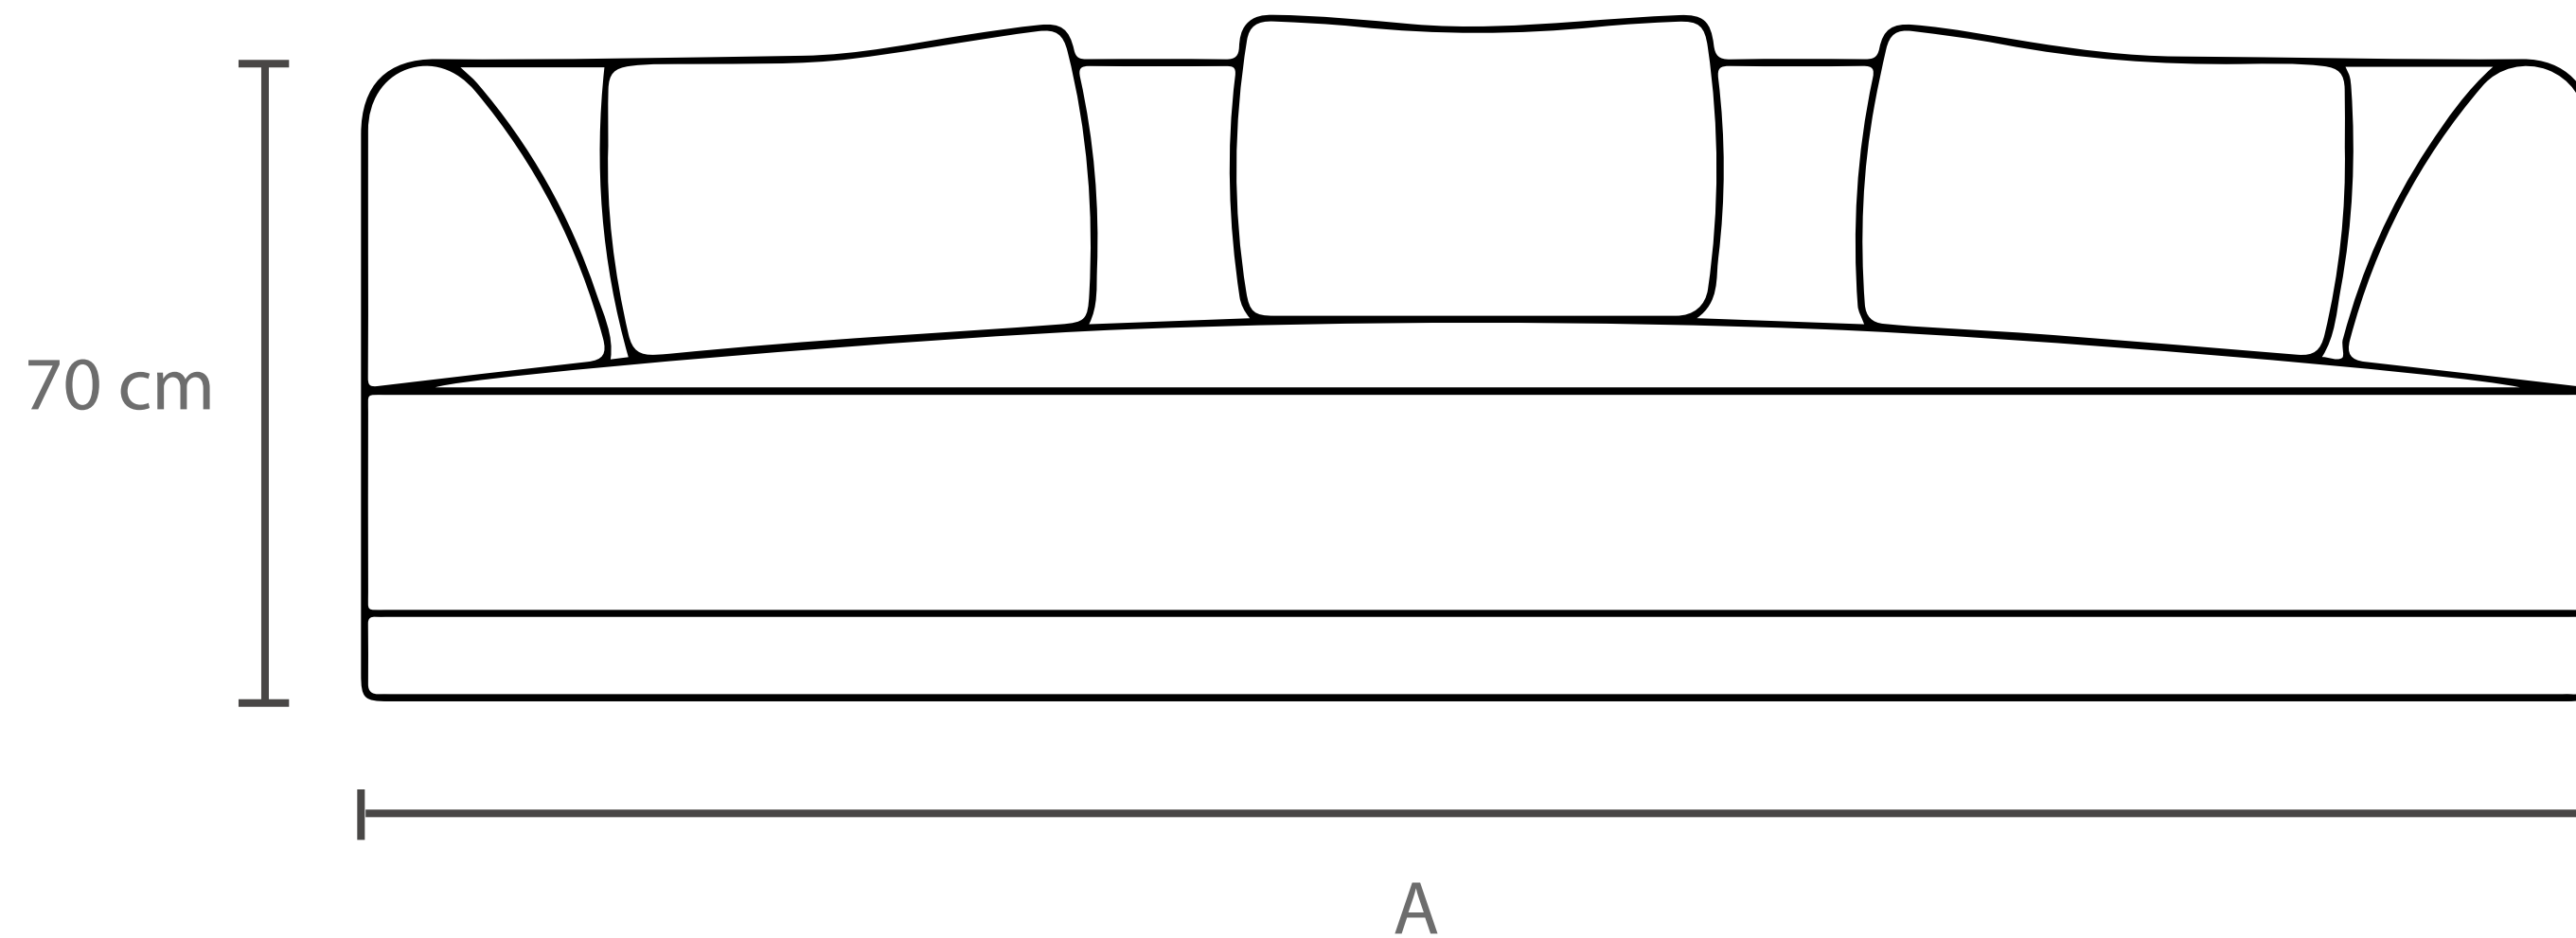

zientte | GIO

PTS	A
2.5	185 cm
3	229 cm
3.5	264 cm