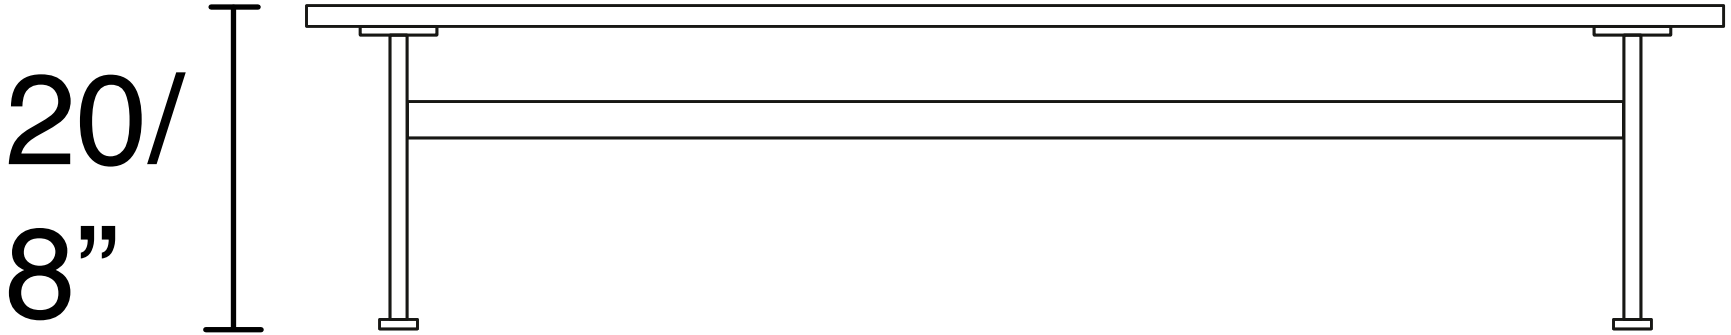

zientte | MESA DE CENTRO TOLEDO

50/20"
60/24"

110/43"
120/47"

20/
8"

91/36"
101/40"

30/
12"

110/43"
120/47"