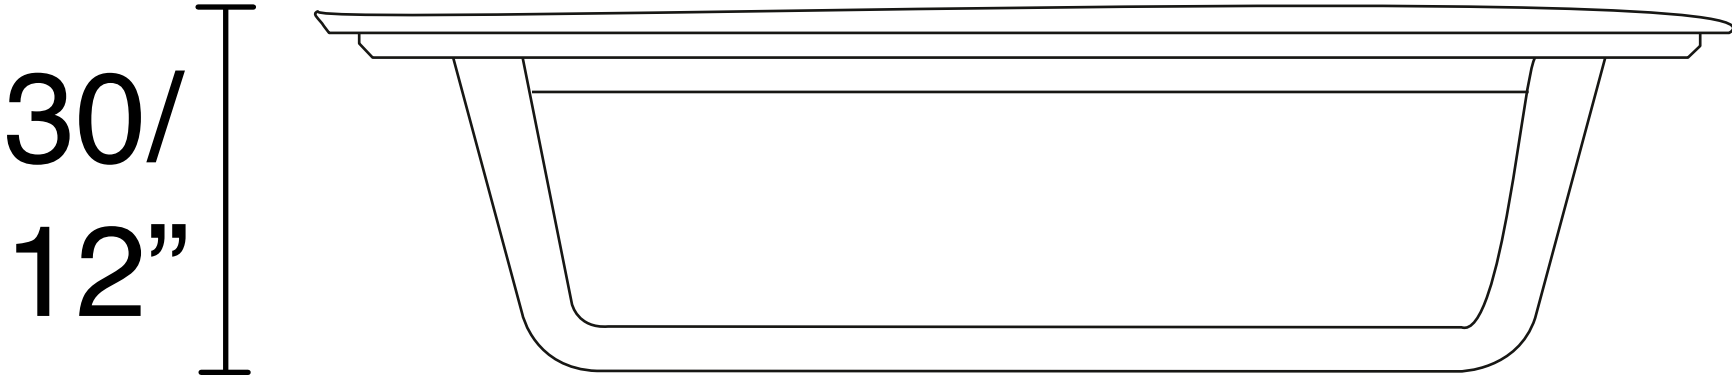

zientte | MESA DE CENTRO TOLEDO

50/20"
60/24"

110/43"
120/47"

20/
8"

91/36"
101/40"

30/
12"

110/43"
120/47"